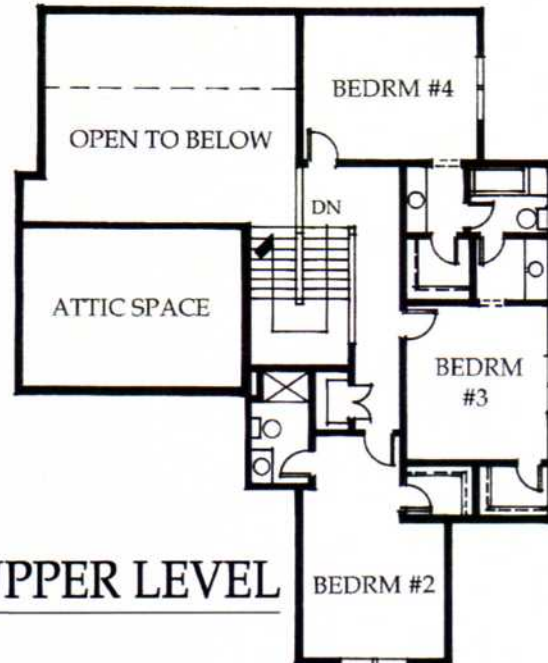

The Willow

MAIN LEVEL

Four Bedroom, 3-1/2 Bath
1-1/2 Story Home
By Lambie Custom Homes

UPPER LEVEL

WATERSEGE

158th Street & Mission Road
(913) 681-7775
watersedge-op.com