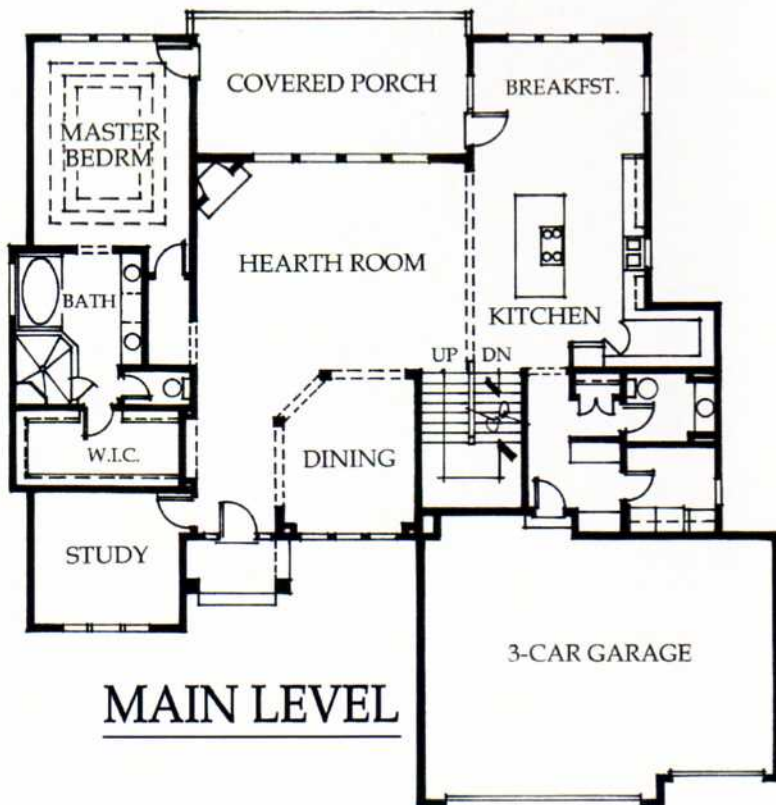

The Willow

MAIN LEVEL

Four Bedroom, 3-1/2 Bath
1-1/2 Story Home
By Lambie Custom Homes

UPPER LEVEL

WATERSEGE

158th Street & Mission Road
(913) 681-7775
watersedge-op.com