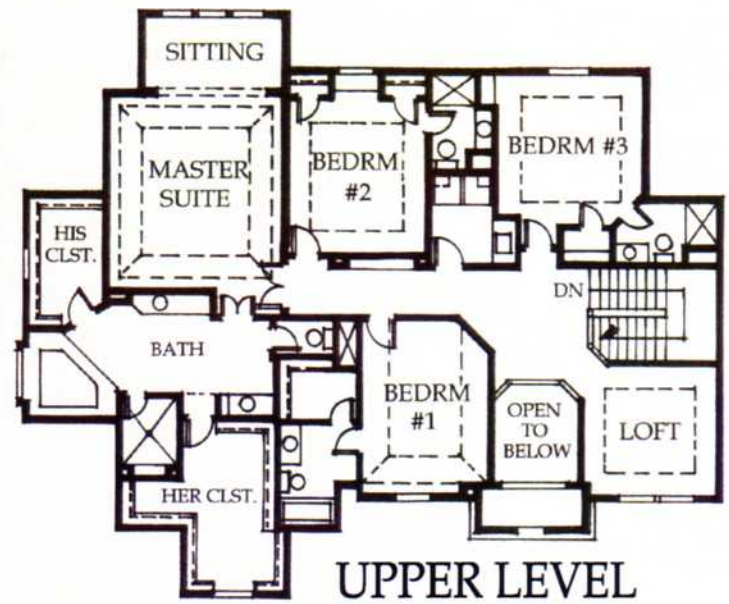

The Laurel

Four Bedroom, 4-1/2 Bath
Two Story Home
By Pyramid Homes

WATERSEGE

158th Street & Mission Road
(913) 681-7775
watersedge-op.com