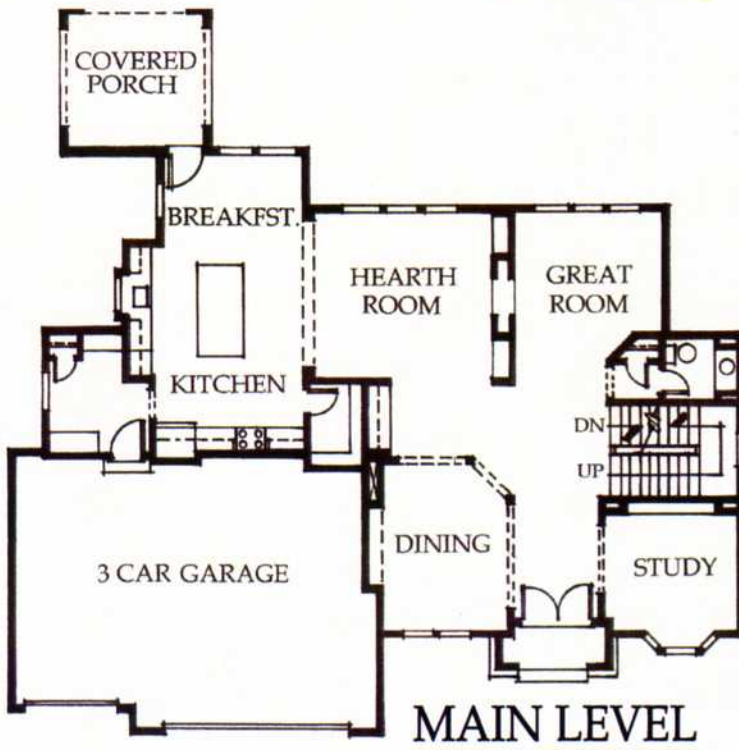

The Laurel

Four Bedroom, 4-1/2 Bath
Two Story Home
By Pyramid Homes

WATERSEGE

158th Street & Mission Road
(913) 681-7775
watersedge-op.com